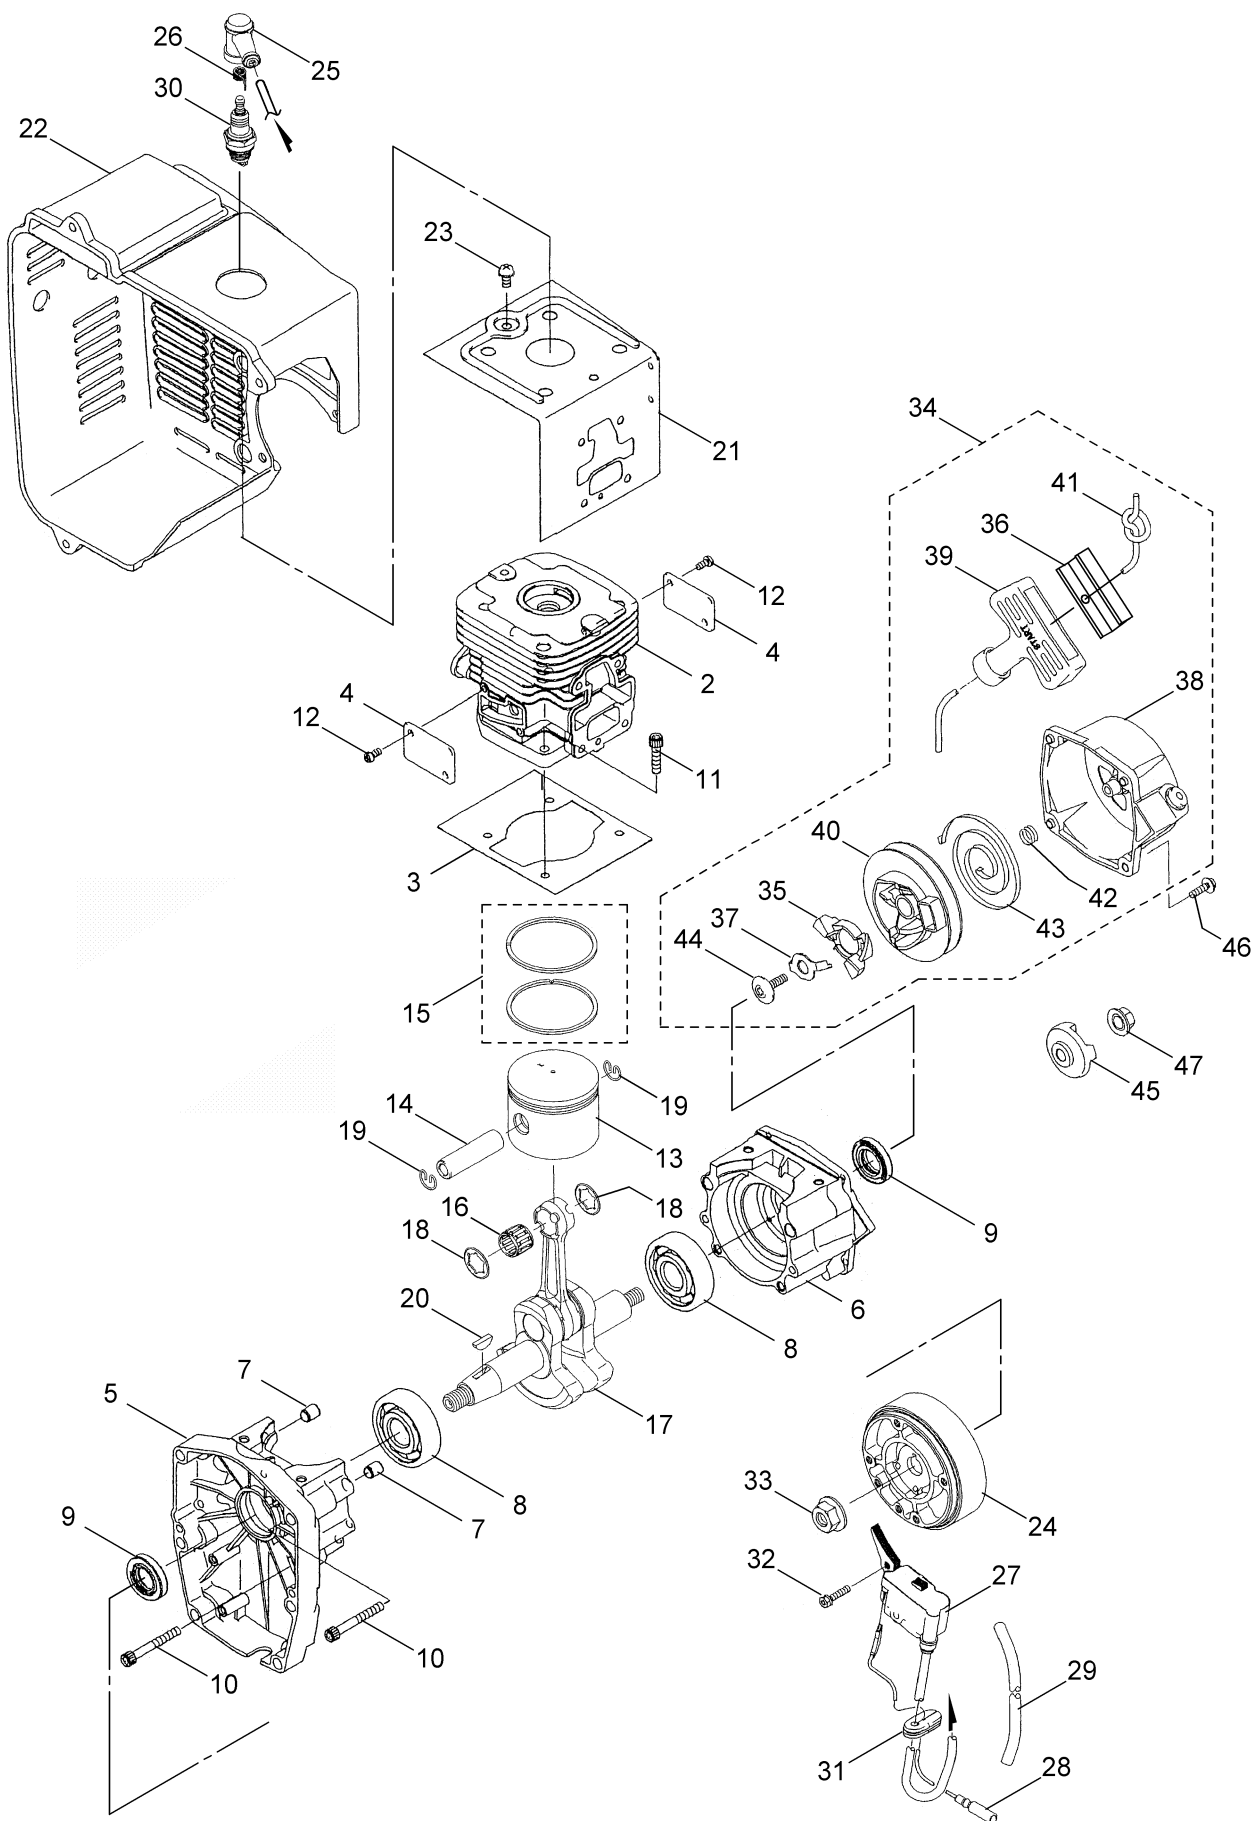

2. MD830 ENGINE (TK065D-AG22) CYLINDER, CRANKCASE

Ref.No.	Parts No.	Parts Name	Q'ty	Remarks
2-2	649312	Cylinder	1	11005-2157
2-3	649313	Gasket	1	11061-2138
2-4	649314	Plate	2	13271-2258
2-5	414427	Crankcase	1	14080-2072
2-6	414428	Crankcase	1	14080-2073
2-7	573908	Pin	2	92043-1302
2-8	649317	Ball Bearing	2	6303C3 92045-2268
2-9	414429	Oil Seal	2	17X30X7 92049-2271
2-10	414431	Bolt-Socket	4	5X40 120CB0540
2-11	414430	Bolt-Socket	4	5X20 120CB0520
2-12	410897	Screw	4	4X8 214AA0408
2-13	649321	Piston	1	13001-2163
2-14	649322	Piston Pin	1	13002-2093
2-15	649323	Piston Ring Set	1	13008-6066
2-16	649325	Bearing	1	13033-2063
2-17	414432	Crankshaft Ass'y	1	49119-2244
2-18	414433	Spacer	2	11.2X18.5X0.9 92026-2362
2-19	943307	Snap Ring	2	92033-2058
2-20	071695	Woodruff Key	1	510A3200
2-21	649329	Shroud	1	49089-2607
2-22	400923	Shroud	1	49089-2617
2-23	414435	Screw	1	5X10 241AA0510
2-24	414436	Flywheel	1	21050-2325
2-25	591532	Spark Plug Cap	1	21130-2056
2-26	591533	Terminal	1	21169-2051
2-27	649331	Ignition Coil Ass'y	1	21171-2244
2-28	649332	Lead Wire	1	26011-2379
2-29	998411	Tube	1	6X7.4X300L 92059-2233
2-30	649333	Spark Plug	1	BPMR7A 92070-2113
2-31	649334	Grommet	1	92071-2164
2-32	649335	Bolt	2	4X20 92153-2079
2-33	649336	Nut	1	M10 92210-1325
2-34	400921	Recoil Starter	1	Incl.35-44 49088-2557
2-35	649370	Pawl	1	13165-2101
2-36	400919	Plate	1	13183-2007
2-37	649371	Retainer	1	14020-2113
2-38	649372	Case	1	32099-2400
2-39	400920	Grip	1	46075-2157
2-40	649376	Reel	1	59101-2117
2-41	649377	Rope	1	3.5X1000 59106-2174
2-42	649378	Spring	1	92145-2142
2-43	400922	Spring	1	92145-2159
2-44	649380	Screw	1	92172-2083
2-45	649374	Starting Pulley	1	49080-2198