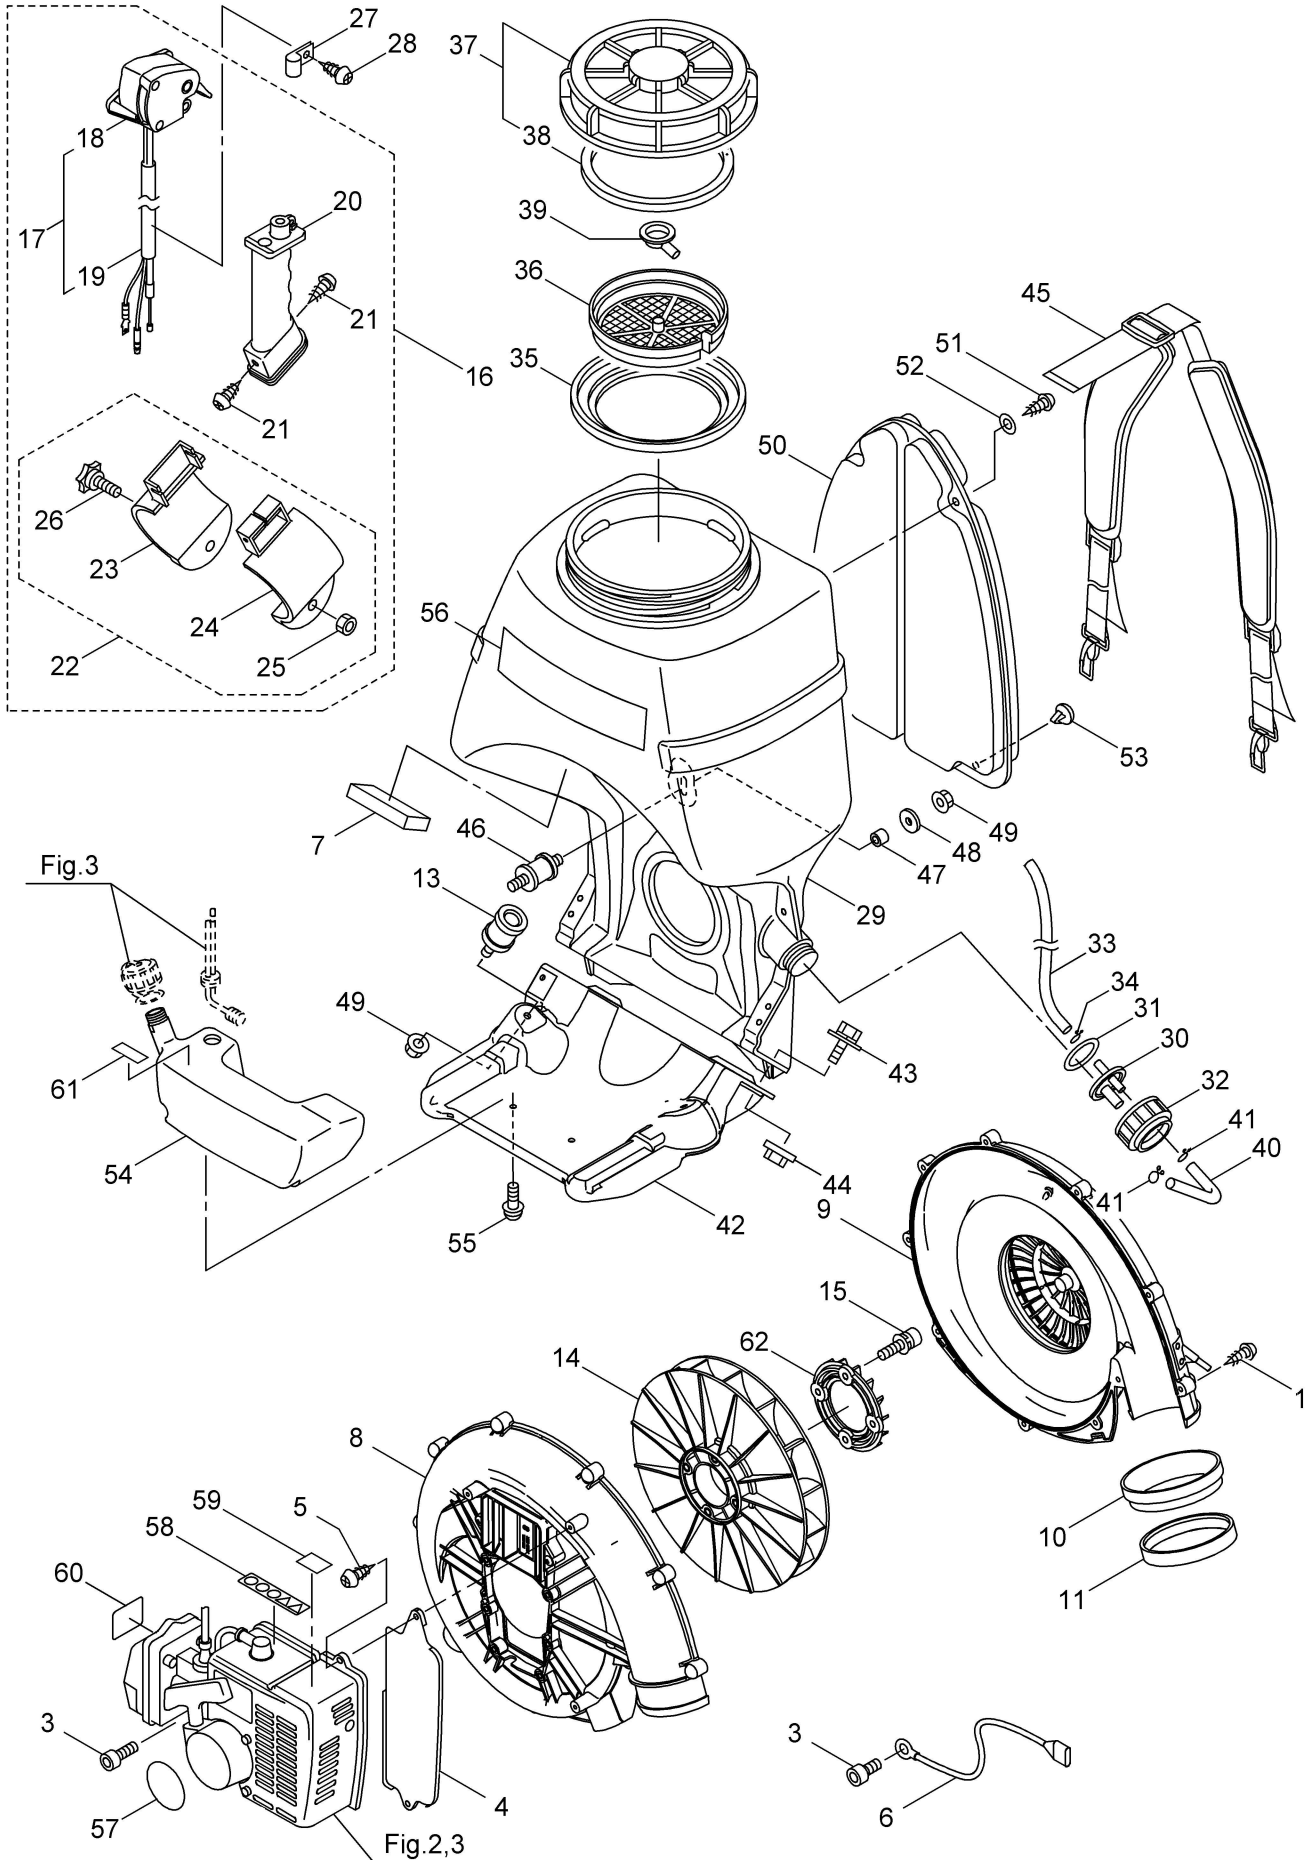

# 1. MD830 FRAME & BLOWER

522795-01

Ref.No.	Parts No.	Parts Name	Q'ty	Remarks
1-3	125588	Bolt	6	M6X30
1-4	125404	Gasket	1	
1-5	127295	Tapping Screw	3	M5X16(P-type)
1-6	108634	Earth Code	1	
1-7	128143	Sheet Ass'y	1	
1-8	125405	Fan Case (Engine Side)	1	
1-9	127718	Fan Case (Frame Side)	1	
1-10	119160	Collar	1	
1-11	119161	Band	1	
1-12	089538	Tapping Screw	10	M5X25
1-13	120615	Buffer	2	
1-14	128908	Fan	1	
1-15	128911	Bolt	4	M6X40(W12XT2)
1-16	125755	Throttle, Ass'y	1	Incl.17-26
1-17	125782	Throttle Lever, Ass'y	1	Incl.18,19
1-18	125756	Throttle, Ass'y	1	
1-19	125757	Throttle Wire, Ass'y	1	
1-20	118811	Knob	1	
1-21	127297	Tapping Screw	2	M5X20
1-22	122609	Band	1	Incl.23-26
1-23	122414	Band (A)	1	
1-24	122416	Band (B)	1	
1-25	127298	Nut	1	M6
1-26	127299	Knob Bolt	1	M6X30L
1-27	126049	Clamp	1	
1-28	127300	Tapping Screw	1	M5X18
1-29	128987	Chemical Tank	1	30L
1-30	127729	Joint	1	
1-31	108629	Packing	1	
1-32	127810	Cap	1	
1-33	128281	Hose	1	6X9X700L
1-34	125370	Hose Clamp	1	
1-35	101834	Cover	1	
1-36	022410	Strainer	1	
1-37	128351	Chemical Tank Cap	1	Incl.38
1-38	103194	Packing	1	190X210XT10
1-39	101915	Inner Cap	1	
1-40	127798	Hose	1	6X9X150L
1-41	112530	Hose Band	2	
1-42	125765	Backpack Frame B	1	
1-43	127301	Bolt	4	M6X20(SM)
1-44	127228	Nut	4	M6
1-45	129216	Shoulder Strap Ass'y	1	