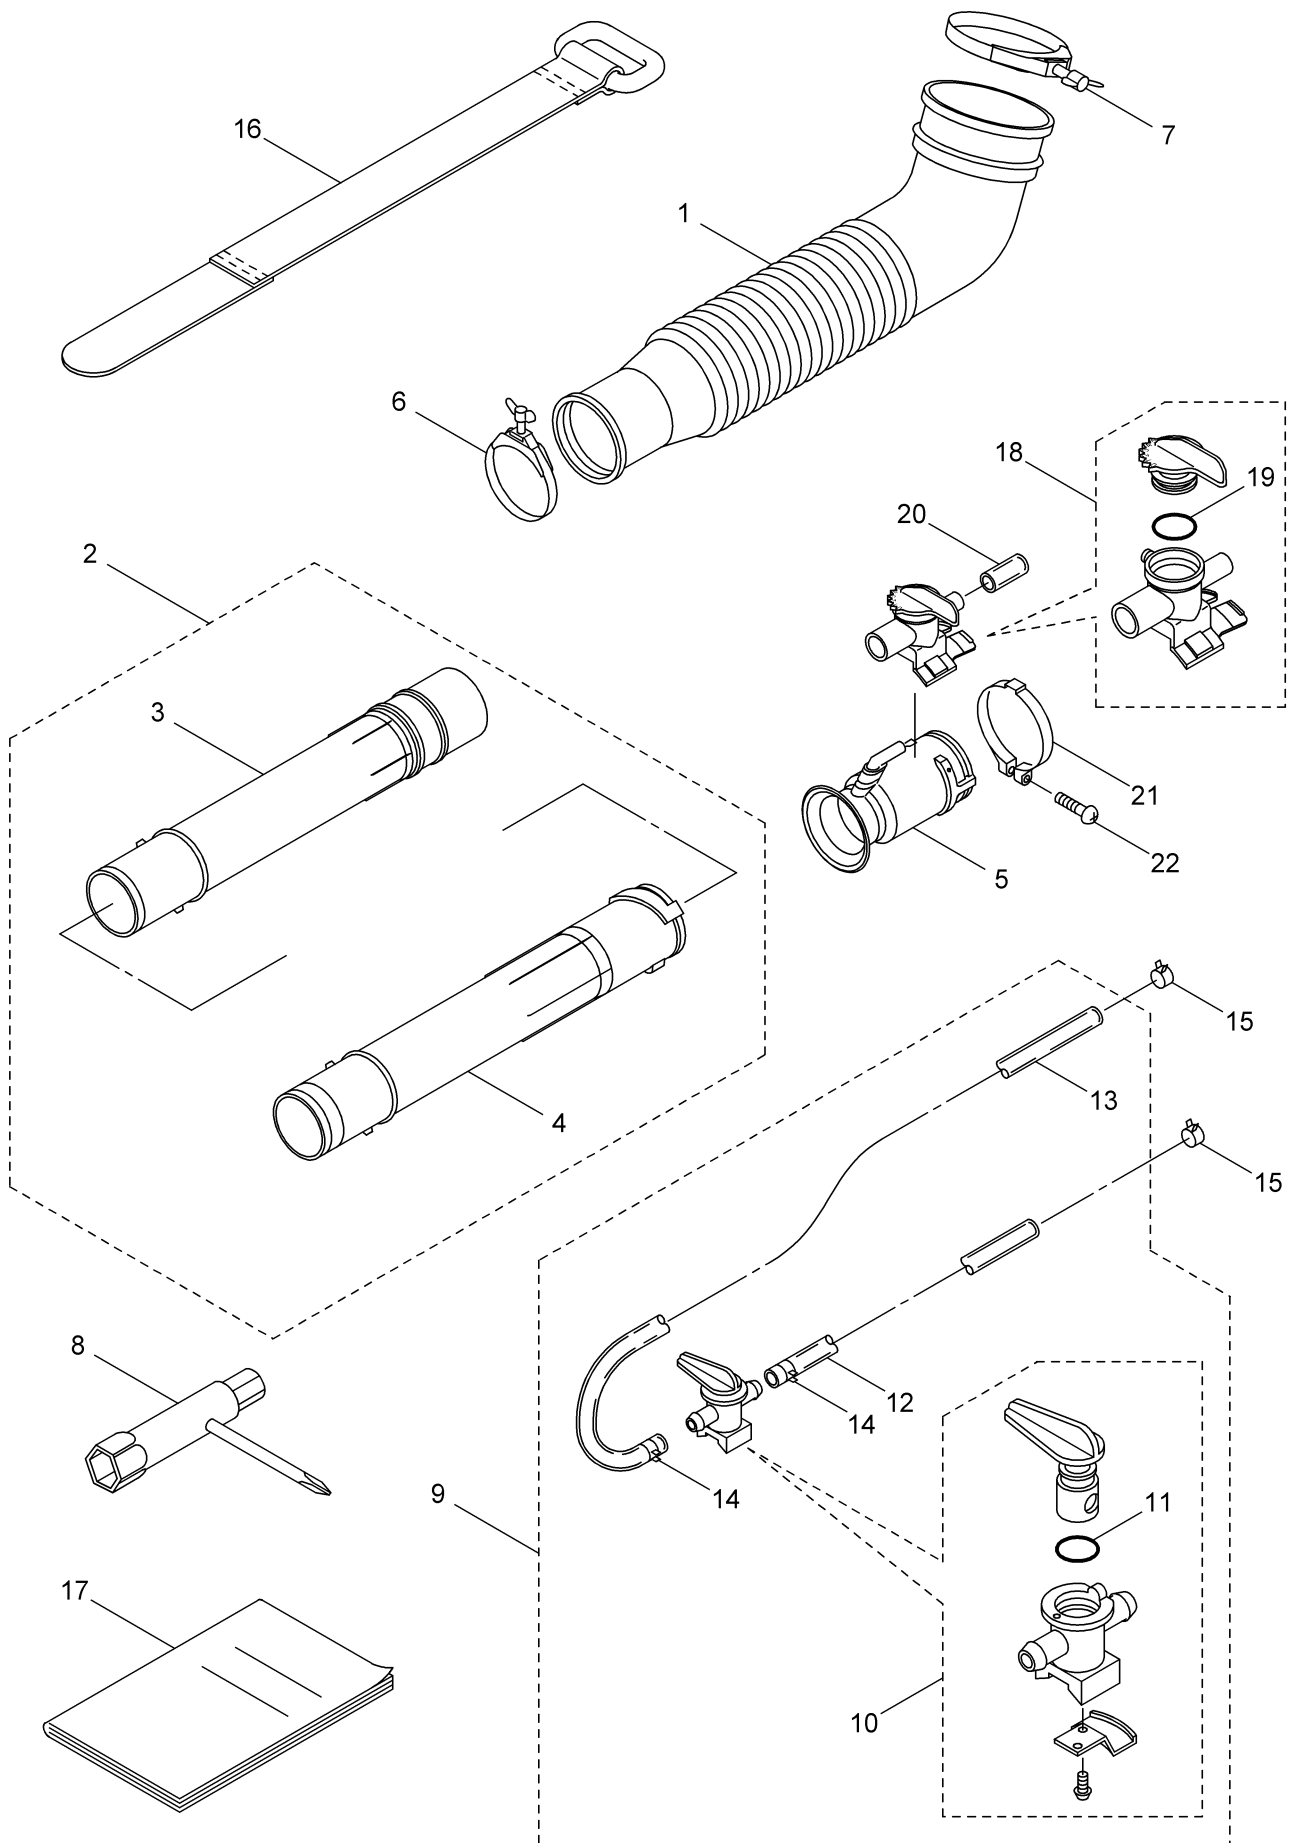

4. MD830 ACCESSORIES

Ref.No.	Parts No.	Parts Name	Q'ty	Remarks
4-1	123413	Flexible Pipe	1	
4-2	127724	Pipe Ass'y	1	Incl.3,4
4-3	122395	Swivel Pipe	1	
4-4	122400	Straight Pipe	1	510L
4-5	127710	Mist Nozzle Ass'y	1	
4-6	128188	Clamp Ass'y	1	#85
4-7	128189	Clamp Ass'y	1	#105
4-8	127099	Box Spanner	1	13X19X(+)
4-9	128220	Mist Hose Ass'y	1	Incl.10-14
4-10	101872	Mist Cock Ass'y	1	Incl.11
4-11	019285	O-Ring	1	P11
4-12	102324	Vinyl Pipe	1	9X12X780
4-13	024410	Vinyl Pipe	1	9X12X700
4-14	043972	Hose Band	2	
4-15	043972	Hose Band	2	
4-16	127720	Band	2	
4-17	129308	Instruction Manual	1	MD830
4-18	129303	Cock Ass'y	1	Incl.19
4-19	145952	O-Ring	1	P16
4-20	129307	Hose	1	9X12X25
4-21	122404	Hose Band	1	#82
4-22	081417	Screw	1	M5X25