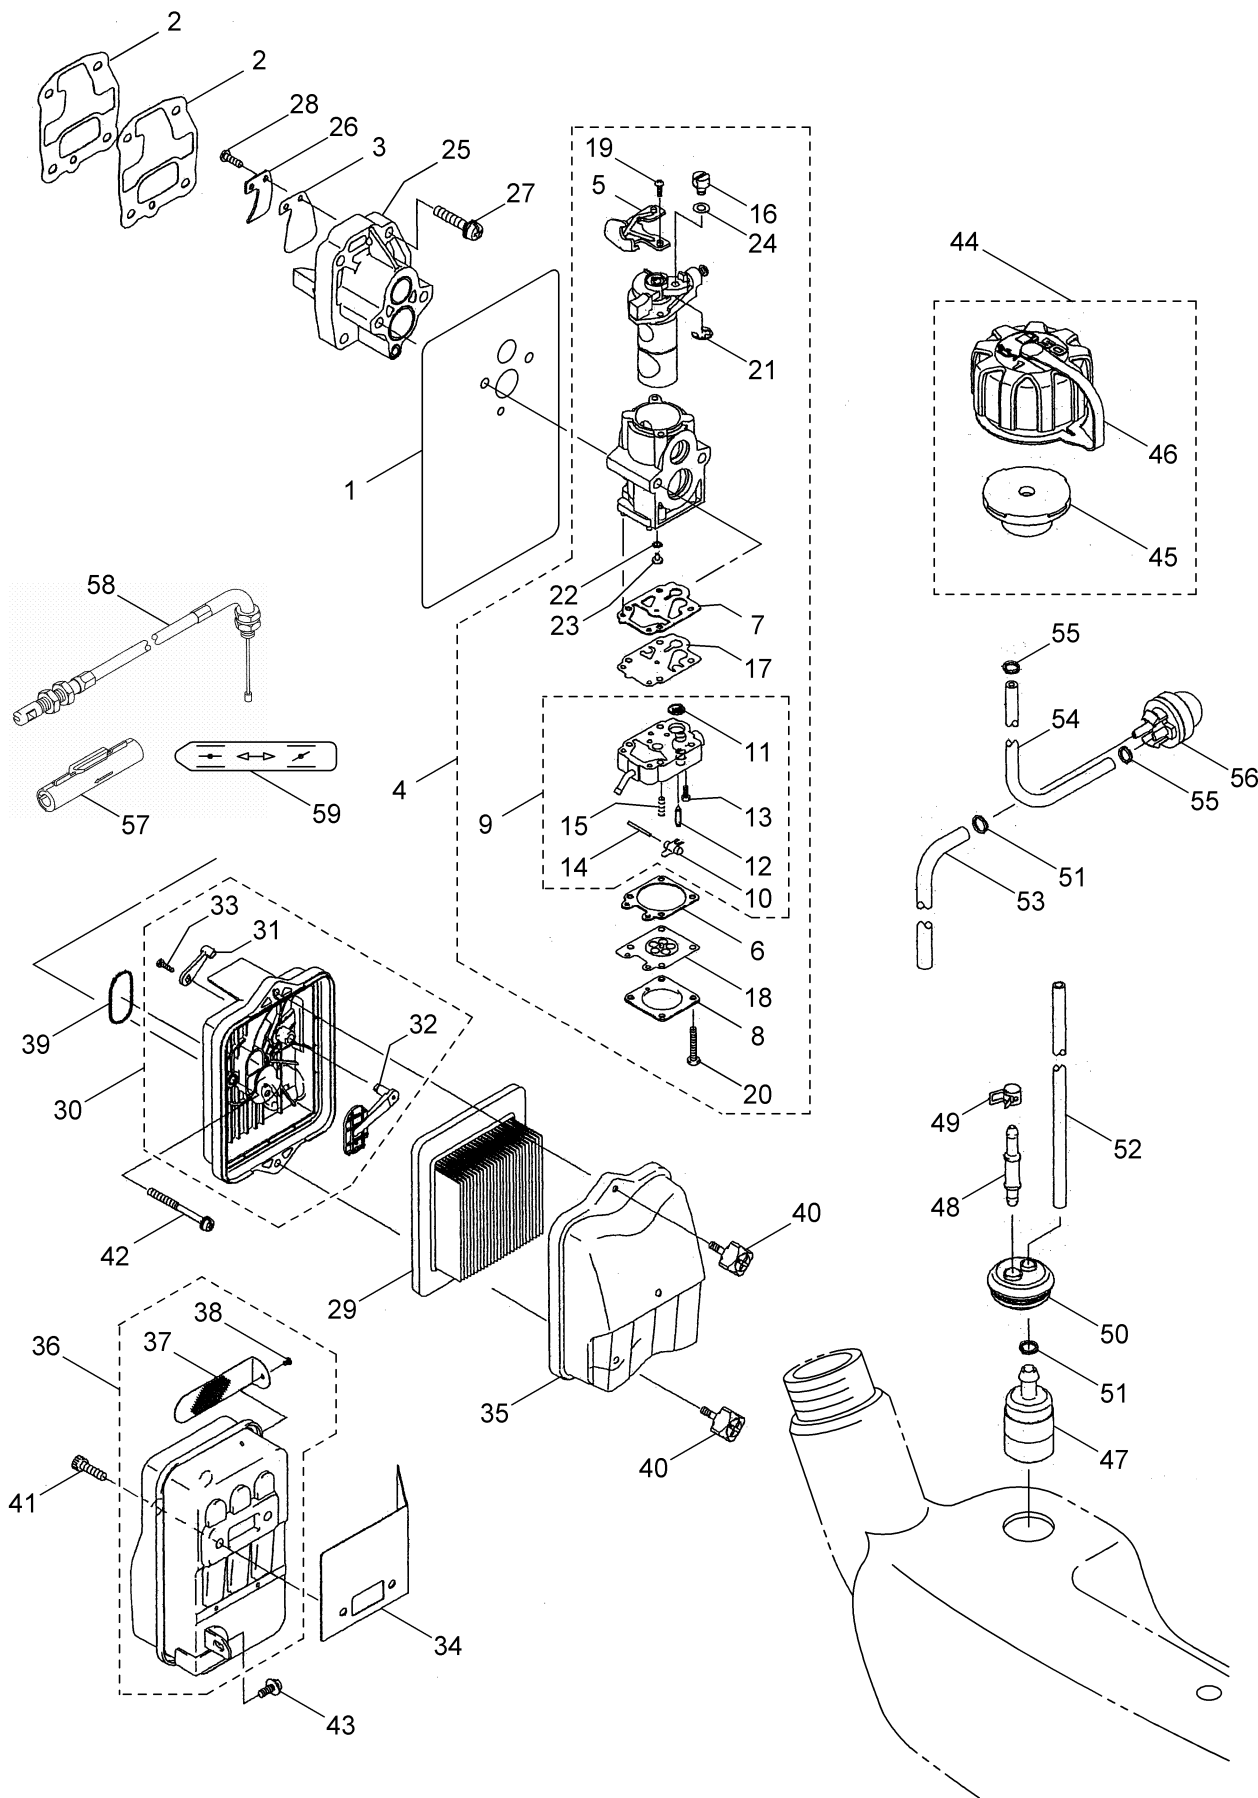

3. MD830 ENGINE (TK065D-AG22) CARBURETOR, AIR FILTER

Ref.No.	Parts No.	Parts Name	Q'ty	Remarks
3-1	412446	Gasket	1	11061-2183
3-2	400925	Gasket	2	11061-2163
3-3	649342	Reed Valve	1	12022-2059
3-4	649344	Carburetor Ass'y	1	Incl.5-24 15003-2970
3-5	649338	Bracket	1	11053-2066
3-6	649339	Gasket	1	11060-2456
3-7	634350	Gasket	1	11061-2054
3-8	649343	Cover	1	14025-2157
3-9	649346	Body	1	Incl.10-15 16160-2138
3-10	624429	Lever	1	16055-2051
3-11	624430	Filter	1	14043-2051
3-12	624431	Float Valve	1	16030-2078
3-13	624432	Screw	1	92009-2336
3-14	624433	Pin	1	92043-2094
3-15	624434	Spring	1	92144-2308
3-16	598415	Arm	1	21083-2073
3-17	577185	Diaphragm	1	43028-2067
3-18	634357	Diaphragm	1	43028-2090
3-19	577179	Screw	2	92009-2277
3-20	649348	Screw	4	92009-2438
3-21	577175	Snap Ring	1	92033-2078
3-22	577182	O-Ring	1	92055-2147
3-23	649349	Main Jet	1	#55.5 92063-2461
3-24	624532	Washer	1	92200-2074
3-25	400926	Insulator	1	16073-2234
3-26	649347	Stopper	1	32085-2105
3-27	577361	Screw	4	M5X25 92009-2235
3-28	649350	Screw	1	M3X12 92172-2091
3-29	649351	Element Ass'y	1	11029-2021
3-30	414447	Air Filter Case Ass'y	1	Incl.31-33 11038-2095
3-31	649355	Lever	1	13168-2493
3-32	649356	Valve	1	16126-2240
3-33	649358	Screw	1	M3X10 92009-2359
3-34	649353	Gasket	1	11061-2159
3-35	649354	Cap	1	11065-2116
3-36	649357	Muffler Ass'y	1	Incl.37,38 49069-2412
3-37	400927	Spark Arrester	1	18077-2131
3-38	400918	Screw	1	92009-2411
3-39	649359	O-Ring	1	92055-2205
3-40	649360	Bolt	2	M5X18 92153-2107
3-41	414450	Bolt-Socket	2	6X20 120CB0620
3-42	414451	Screw	2	5X55 234AA0555
3-43	414452	Screw	1	5X14 242AA0514
3-44	414453	Fuel Tank Cap Ass'y	1	Incl.45,46 99996-6089
3-45	649362	Breather	1	14069-2088