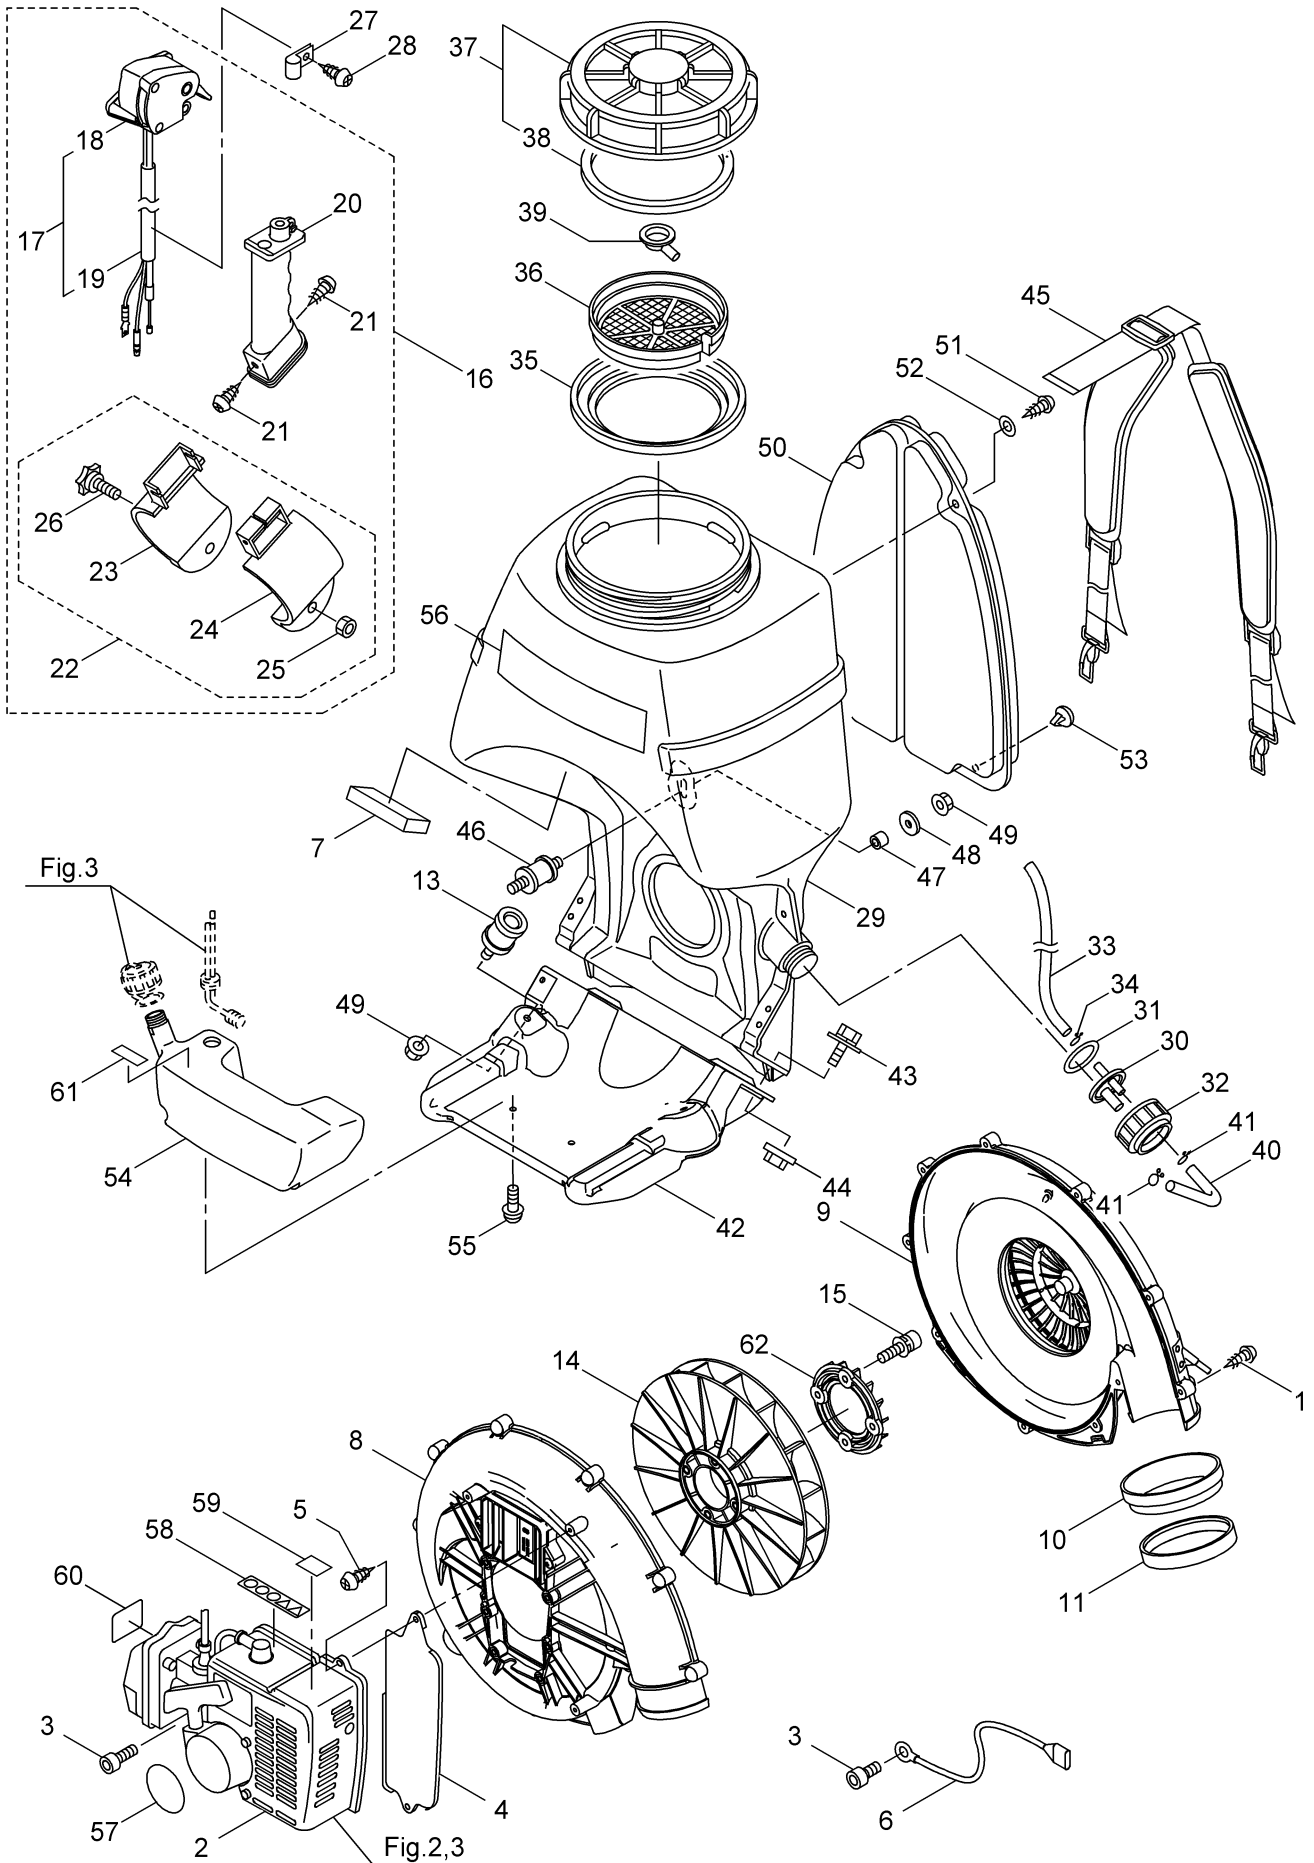

1. MD830 FRAME & BLOWER

522795-01

Ref.No.	Parts No.	Parts Name	Q'ty	Remarks
1-46	101877	Buffer	1	30-M6X14
1-47	120616	Collar	1	6.2X7.8X7
1-48	120617	Packing	1	
1-49	127228	Nut	3	M6
1-50	127513	Cushion Pad	1	
1-51	126758	Tapping Screw	2	M6X8
1-52	106352	Packing	2	5.5X16X1.5T
1-53	100749	Fastener	2	#7
1-54	127673	Fuel Tank	1	
1-55	125561	Tapping Screw	2	M5X14(W16XT1.6)
1-56	129299	Label	1	MD830(MUS)
1-57	123954	Label	1	
1-58	266959	Label	1	Coution
1-59	285188	Label	1	Coution
1-60	125747	Label	1	
1-61	121132	Label	1	Coution
1-62	128910	Ring	1